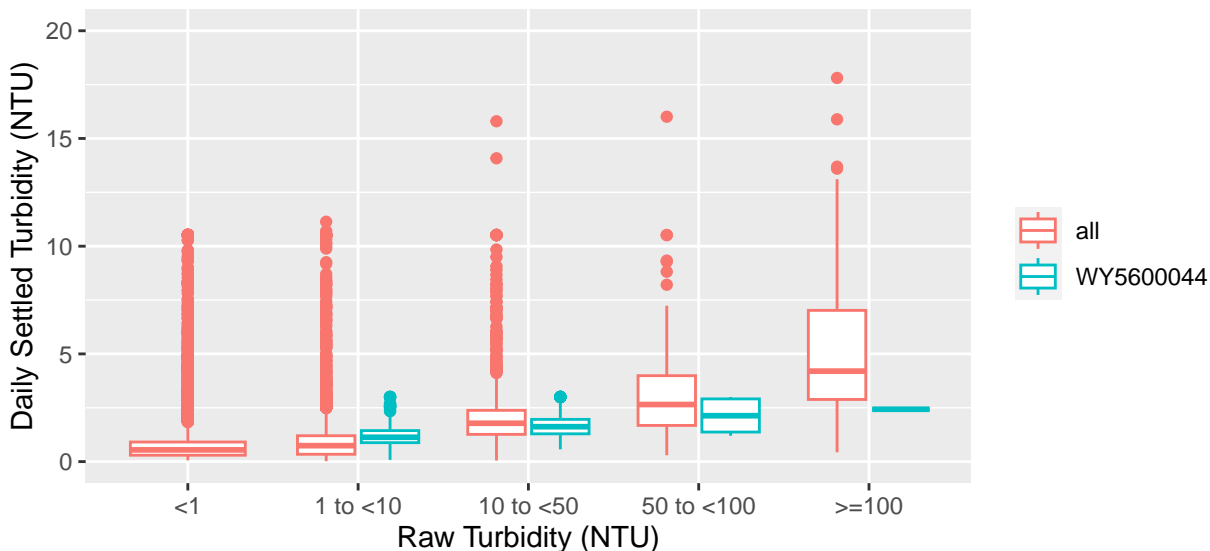

Settled Turbidity by Month and Year

PWSID: WY5600044

Daily Settled Turbidity by Month (NTU)

Daily Raw Turbidity by Month (NTU)

WY560044 Monthly comparison, Raw Turbidity vs Settled Turbidity

Sedimentation Basin Turbidity Performance Snapshot

PWSID: WY5600044

Daily Settled Turbidity (NTU) vs Raw Turbidity (NTU)

Fraction of Daily Settled Turbs <1 NTU