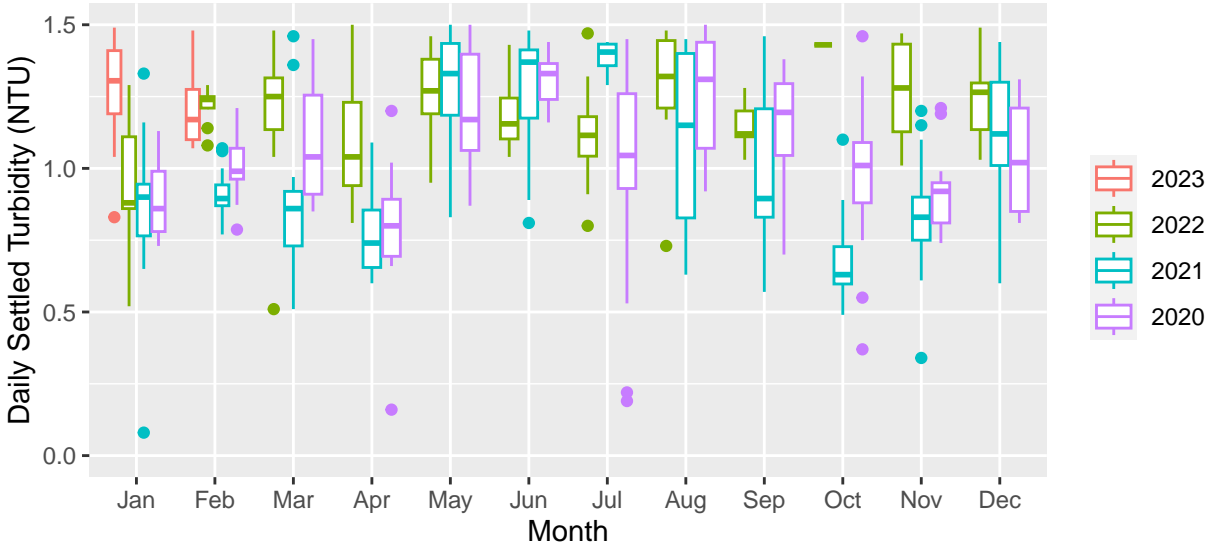

Settled Turbidity by Month and Year

PWSID: WY5600044

Daily Settled Turbidity by Month (NTU)

Daily Raw Turbidity by Month (NTU)

WY560044 Monthly comparison, Raw Turbidity vs Settled Turbidity

Sedimentation Basin Turbidity Performance Snapshot

PWSID: WY5600044

Daily Settled Turbidity (NTU) vs Raw Turbidity (NTU)

Fraction of Daily Settled Turbs <1 NTU