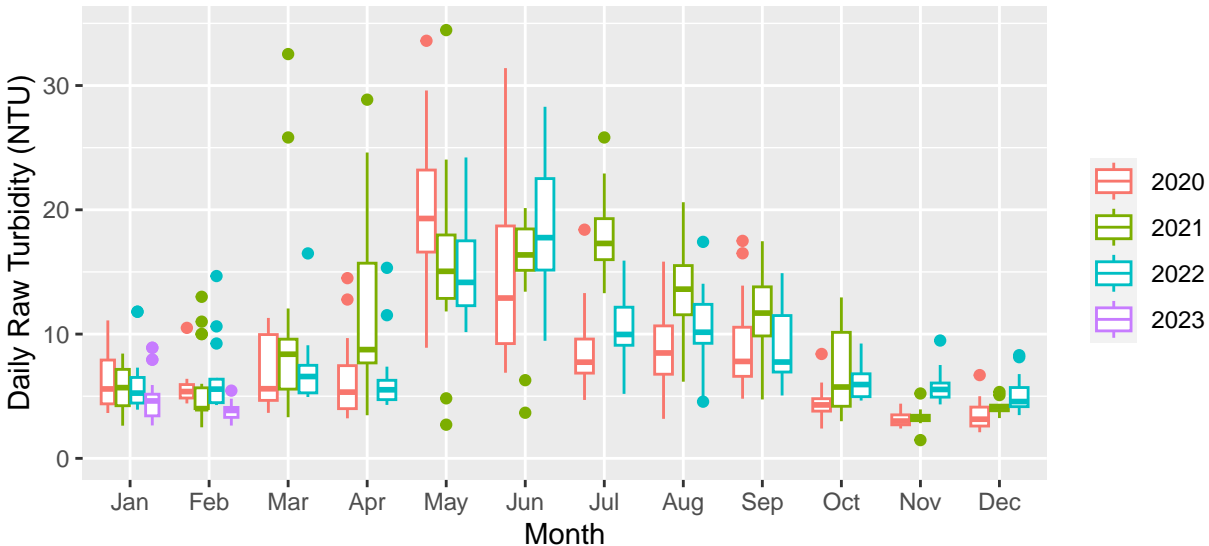

Settled Turbidity by Month and Year

PWSID: WY5600044

Daily Settled Turbidity by Month (NTU)

Daily Raw Turbidity by Month (NTU)

WY560044 Monthly comparison, Raw Turbidity vs Settled Turbidity

Sedimentation Basin Turbidity Performance Snapshot

PWSID: WY5600044

Daily Settled Turbidity (NTU) vs Raw Turbidity (NTU)

Fraction of Daily Settled Turbs <1 NTU