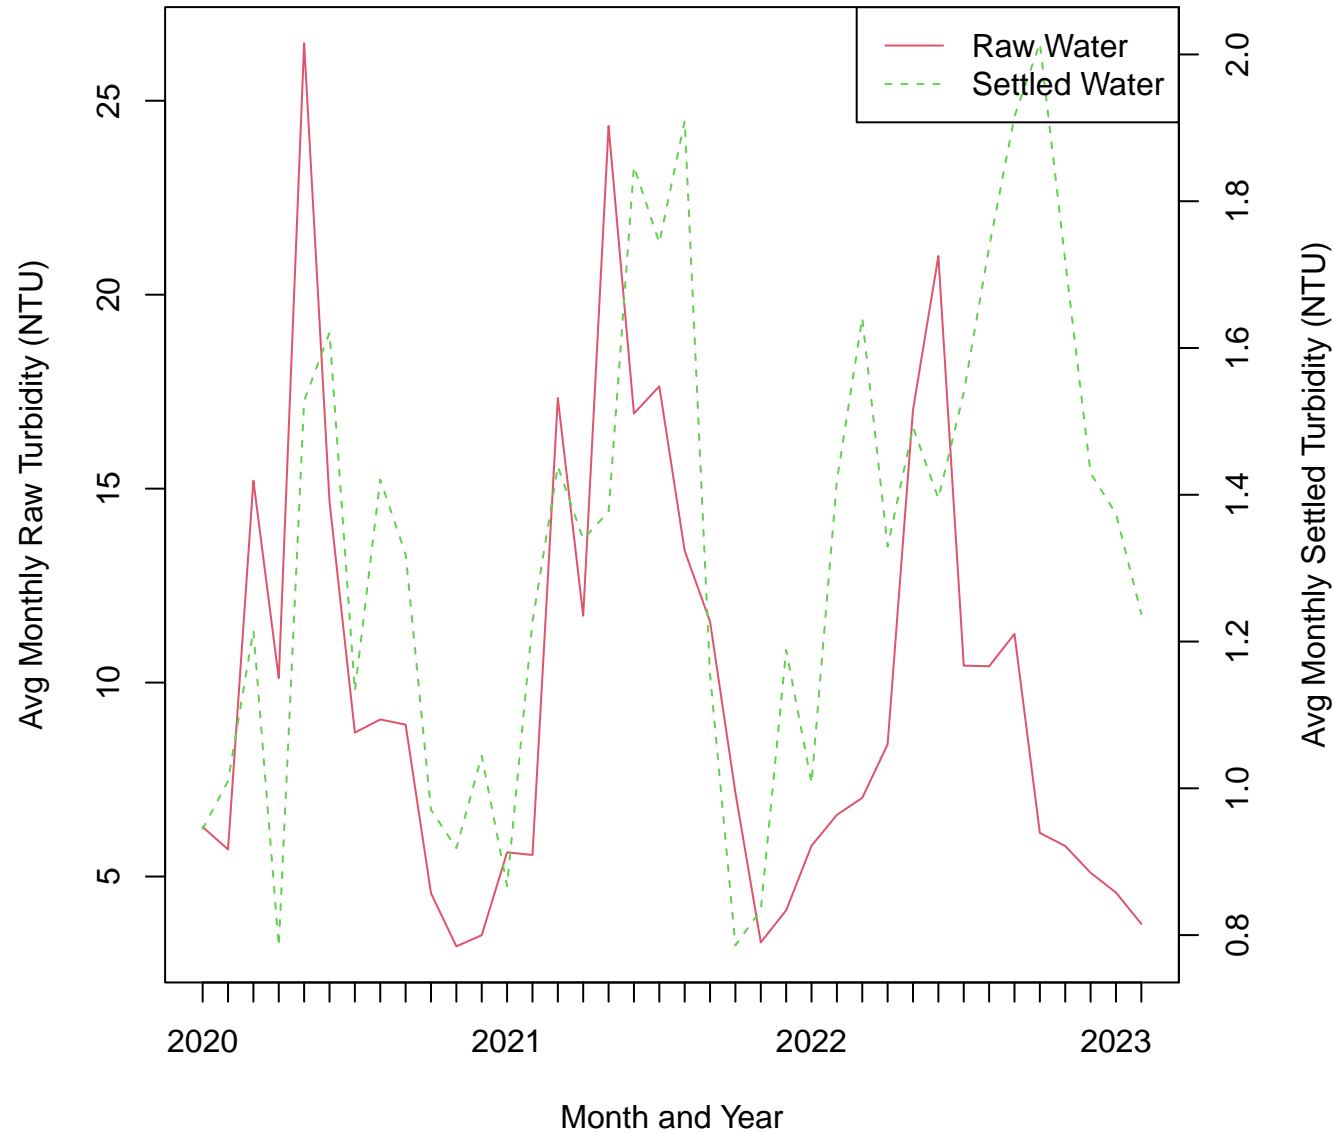

Settled Turbidity by Month and Year

PWSID: WY5600044

Daily Settled Turbidity by Month (NTU)

Daily Raw Turbidity by Month (NTU)

WY560044 Monthly comparison, Raw Turbidity vs Settled Turbidity

Sedimentation Basin Turbidity Performance Snapshot

PWSID: WY5600044

Daily Settled Turbidity (NTU) vs Raw Turbidity (NTU)

Fraction of Daily Settled Turbs <1 NTU